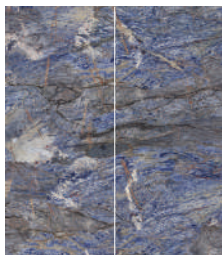

Bolivia Blue
Surface: **Polished**