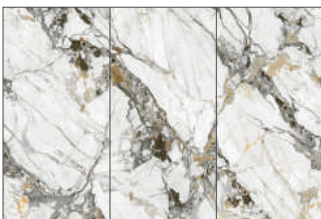

Sofia Gold
Surface : Polished

Forest Light Oak
Surface : Matt

Lombardy Grey
Surface : Polished

Dior Black
Surface : Polished

Micro Cement Pearl
Surface : Satin

Argos Statuario
Surface : Silk

Cartier Gold
Surface : Honed

Arabescato Bvlgari
Surface : Honed

Wanaka Blue
Surface : Polished

Royal Bergamot
Surface : Polished

Galaxy Beige
Surface : Silk

Taj Mahal
Surface : Digital Structured

Fiora Rosa
Surface : Sync Leather

1600x3200x12mm